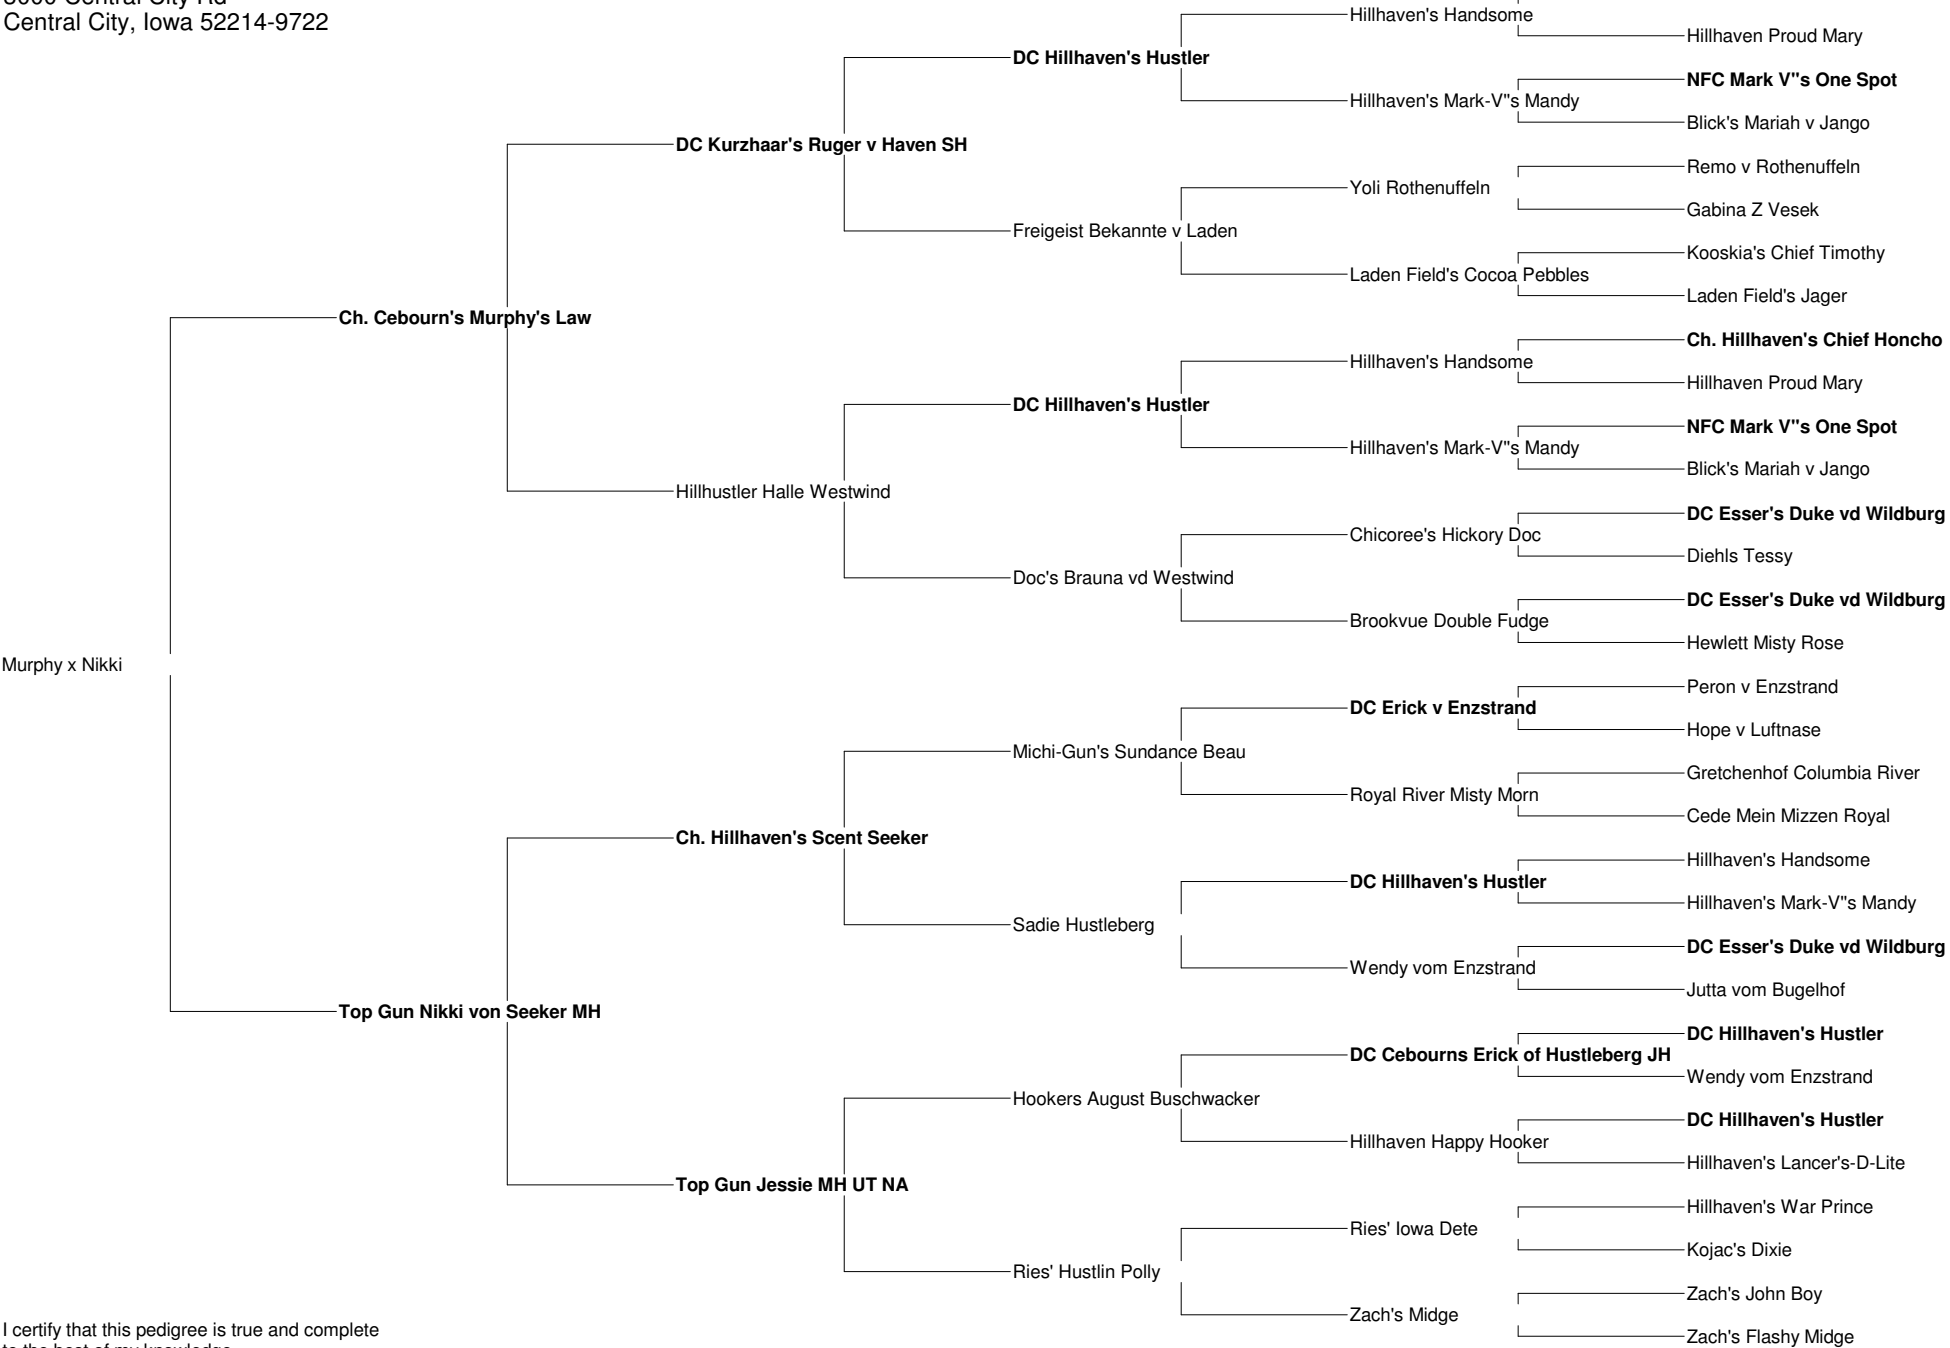

# Pedigree for Murphy x Nikki

Stephen Ries  
 Top Gun Kennel  
 3000 Central City Rd  
 Central City, Iowa 52214-9722

I certify that this pedigree is true and complete to the best of my knowledge

\_\_\_\_\_ Date: \_\_\_\_\_